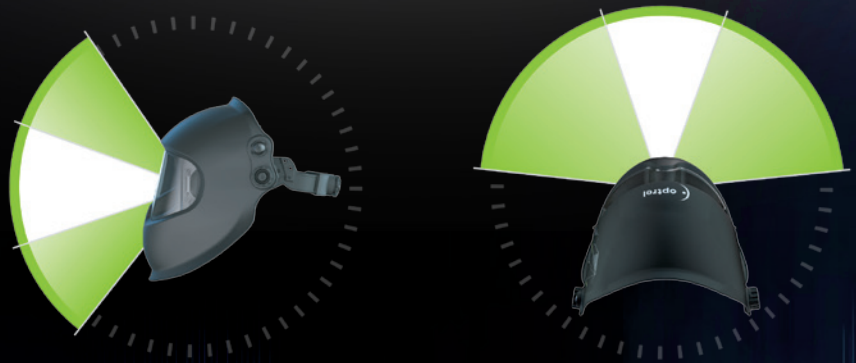

## PANORAMA VIEW

The optrel **panoramaxx** offers a 6 times larger field of view compared to standard welding helmets but is still a lightweight at only 550 g.

## LIGHT STATE 2.5

The much brighter view of your working environment in light state increases both safety and efficiency in the workplace.

## TRUE COLOR VIEW

A specially developed UV/IR filter allows the realistic color perception typical of optrel, bringing color to the welder's world.

## STATE-OF-THE-ART POWER TECHNOLOGY

With its rechargeable power-pack, changing batteries is no longer necessary.

Comparing fields of view: standard ADF vs. optrel panoramaxx

SO WIDE. SO LIGHT. SO TRUE COLOR.  
YOU'VE NEVER SEEN WELDING  
THIS WAY BEFORE.